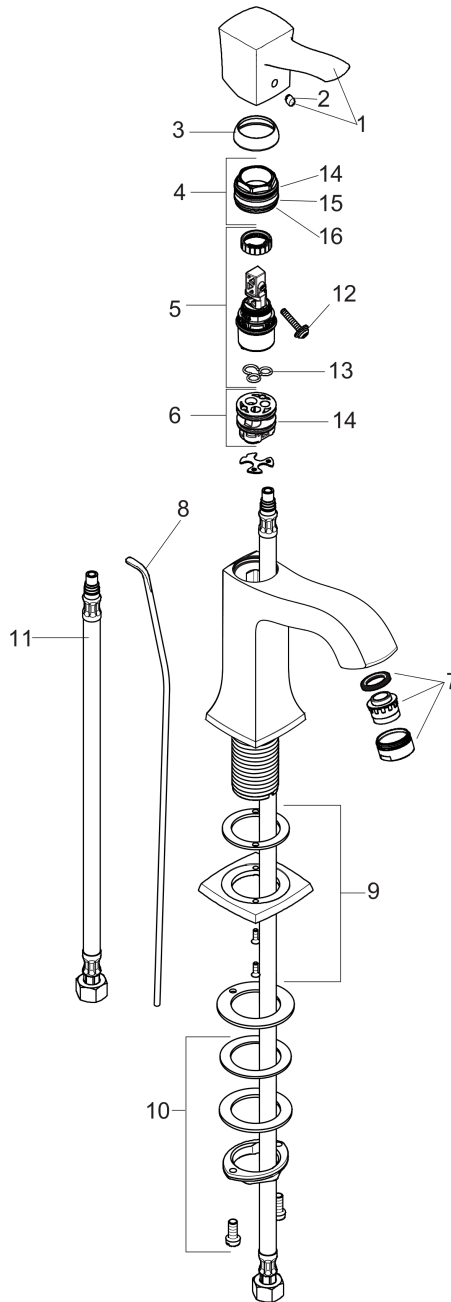

Metropol Classic
Single-Hole Faucet 110 with Pop-Up Drain, 0.5 GPM
 Surface: **chrome** Part no. : **31310001**

Description

Features

- Spray modes: Aerated spray
- Flow: 0.5 GPM (1.9 L/Min)
- Ceramic cartridge
- Includes pop-up drain

Item details

List Price \$ 487.00

Technology

Compliance

Product image

Scale drawing

Metropol Classic
Single-Hole Faucet 110 with Pop-Up Drain, 0.5 GPM
Surface: **chrome** Part no. : **31310001**

Exploded drawing

Year of production: >07/19

Metropol Classic
Single-Hole Faucet 110 with Pop-Up Drain, 0.5 GPM
 Surface: **chrome** Part no. : **31310001**

Spare parts list

Year of production: >07/19

Pos.	Description	Part no.	Price	PU
1	handle	92815000	-	1
2	screw cover	96338000	-	1
3	flange	98863000	-	1
4	nut	98864000	-	1
5	cartridge, assy	95973001	-	1
6	adapter for cartridge	98866000	-	1
7	aerator M24x1 (1,9 l/min)	93502000	-	1
8	pull rod	96657000	-	1
9	escutcheon for spout	92814000	-	1
10	fixing set (Ø 32)	13961000	-	1
11	connection hose 18½" M8x0,75 3/8"	96321001	-	1
12	locking screw for handle	95140000	-	1
13	seal	98865000	-	1
14	O-ring 23x2	98398000	-	1
15	O-ring 27x1,5	92527000	-	1
16	O-ring 25x1,5	98146000	-	1
a	pop up waste	88509000	-	1
b	lever collar	97548000	-	1
c	O-ring 7x1,5	98422000	-	1