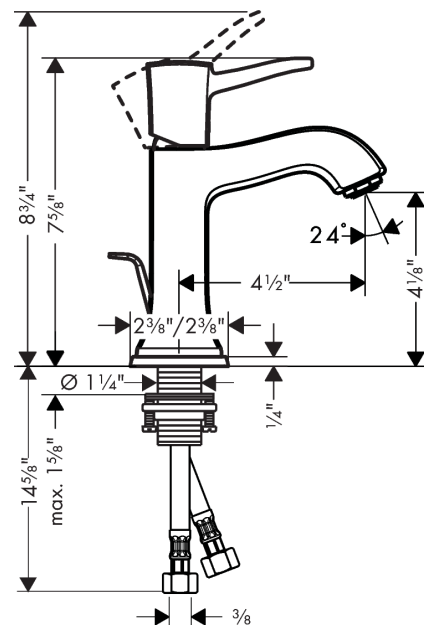

Metropol Classic
Single-Hole Faucet 110 with Pop-Up Drain, 0.5 GPM
 Surface: **chrome** Part no. : **31310001**

Description

Features

- Spray modes: Aerated spray
- Flow: 0.5 GPM (1.9 L/Min)
- Ceramic cartridge
- Includes pop-up drain

Item details

List Price \$ 487.00

Technology

Compliance

Product image

Scale drawing

Metropol Classic
Single-Hole Faucet 110 with Pop-Up Drain, 0.5 GPM
Surface: **chrome** Part no. : **31310001**

Exploded drawing

Year of production: >07/19

Metropol Classic
Single-Hole Faucet 110 with Pop-Up Drain, 0.5 GPM
 Surface: **chrome** Part no. : **31310001**

Spare parts list

Year of production: >07/19

Pos.	Description	Part no.	Price	PU
1	handle	92815000	-	1
2	screw cover	96338000	-	1
3	flange	98863000	-	1
4	nut	98864000	-	1
5	cartridge, assy	95973001	-	1
6	adapter for cartridge	98866000	-	1
7	aerator M24x1 (1,9 l/min)	93502000	-	1
8	pull rod	96657000	-	1
9	escutcheon for spout	92814000	-	1
10	fixing set (Ø 32)	13961000	-	1
11	connection hose 18½" M8x0,75 3/8"	96321001	-	1
12	locking screw for handle	95140000	-	1
13	seal	98865000	-	1
14	O-ring 23x2	98398000	-	1
15	O-ring 27x1,5	92527000	-	1
16	O-ring 25x1,5	98146000	-	1
a	pop up waste	88509000	-	1
b	lever collar	97548000	-	1
c	O-ring 7x1,5	98422000	-	1